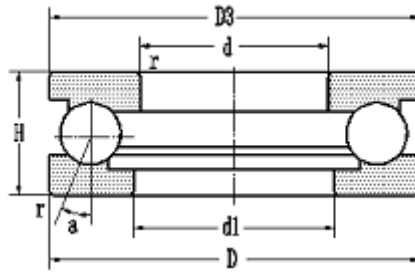

The contact angular of thrust angular contact ball bearing are 45° and 60° , such bearing especially suitable for the application that it can bear the complication load of axial load and radial load,**but mainly the axial load. thus, it can make up the shortage of thrust ball bearing which only can bear axial load instead of the radial load.** this bearing can bear the load depending on the size of contact angular .generally speaking, the smaller the contact angular, the greater the capacity of carrying radial load.

In general, **the thrust ball bearing use pressed steel plate cage, when the outer diameter $D \geq 250\text{mm}$ use machined solid cage.**

角接触推力球轴承
(Angular Contact Thrust Ball Bearing)

轴承型号		外形尺寸			额定负荷(kN)		重量
现型号	原型号	d	D	H	动负荷 Dyn	静负荷 Sta	kg
569184	9168184	420	500	48	260	1440	15.9
567284	7168284	420	580	73	330	2010	51
569188	9168188	440	540	60	380	1980	25.5
5691/500	91681/500	500	600	60	322	1956	25.3
5692/530	91682/530	530	710	109	695	4320	93.9
5617/560	1687/560	560	740	89	805	3432	77
5691/600	91681/600	600	710	67	380	2484	37.6
5617/610	1687/610	610	790	89	839	3648	86
5617/620	1687/620	620	780	102	776	3588	95.2
1688/620	5617/620	620	700	50	311	1314	19.8
5617/650	1687/650	650	880	140	1105	7692	194
5692/670	91682/670	670	900	140	1260	6084	206
5691/750	91681/750	750	900	90	587	4620	94.4
5611/800	1681/800	800	950	120	850	6710	140
5692/800	91682/800	800	1060	155	1145	8868	293
5617/810	1687/810	810	1030	110	780	4080	176
5691/950	91682/950	950	1250	180	1500	9168	432
5691/1000	91681/1000	1000	1180	109	1076	6516	177
5691/1120	91681/1120	1120	1320	122	1018	10272	241
5617/1270	1687/1270	1270	1430	110			210
5617/1600	1687/1600	1600	1760	90	682	8052	248
5617/1860	1687/1860	1860	2100	140	1272	19370	577